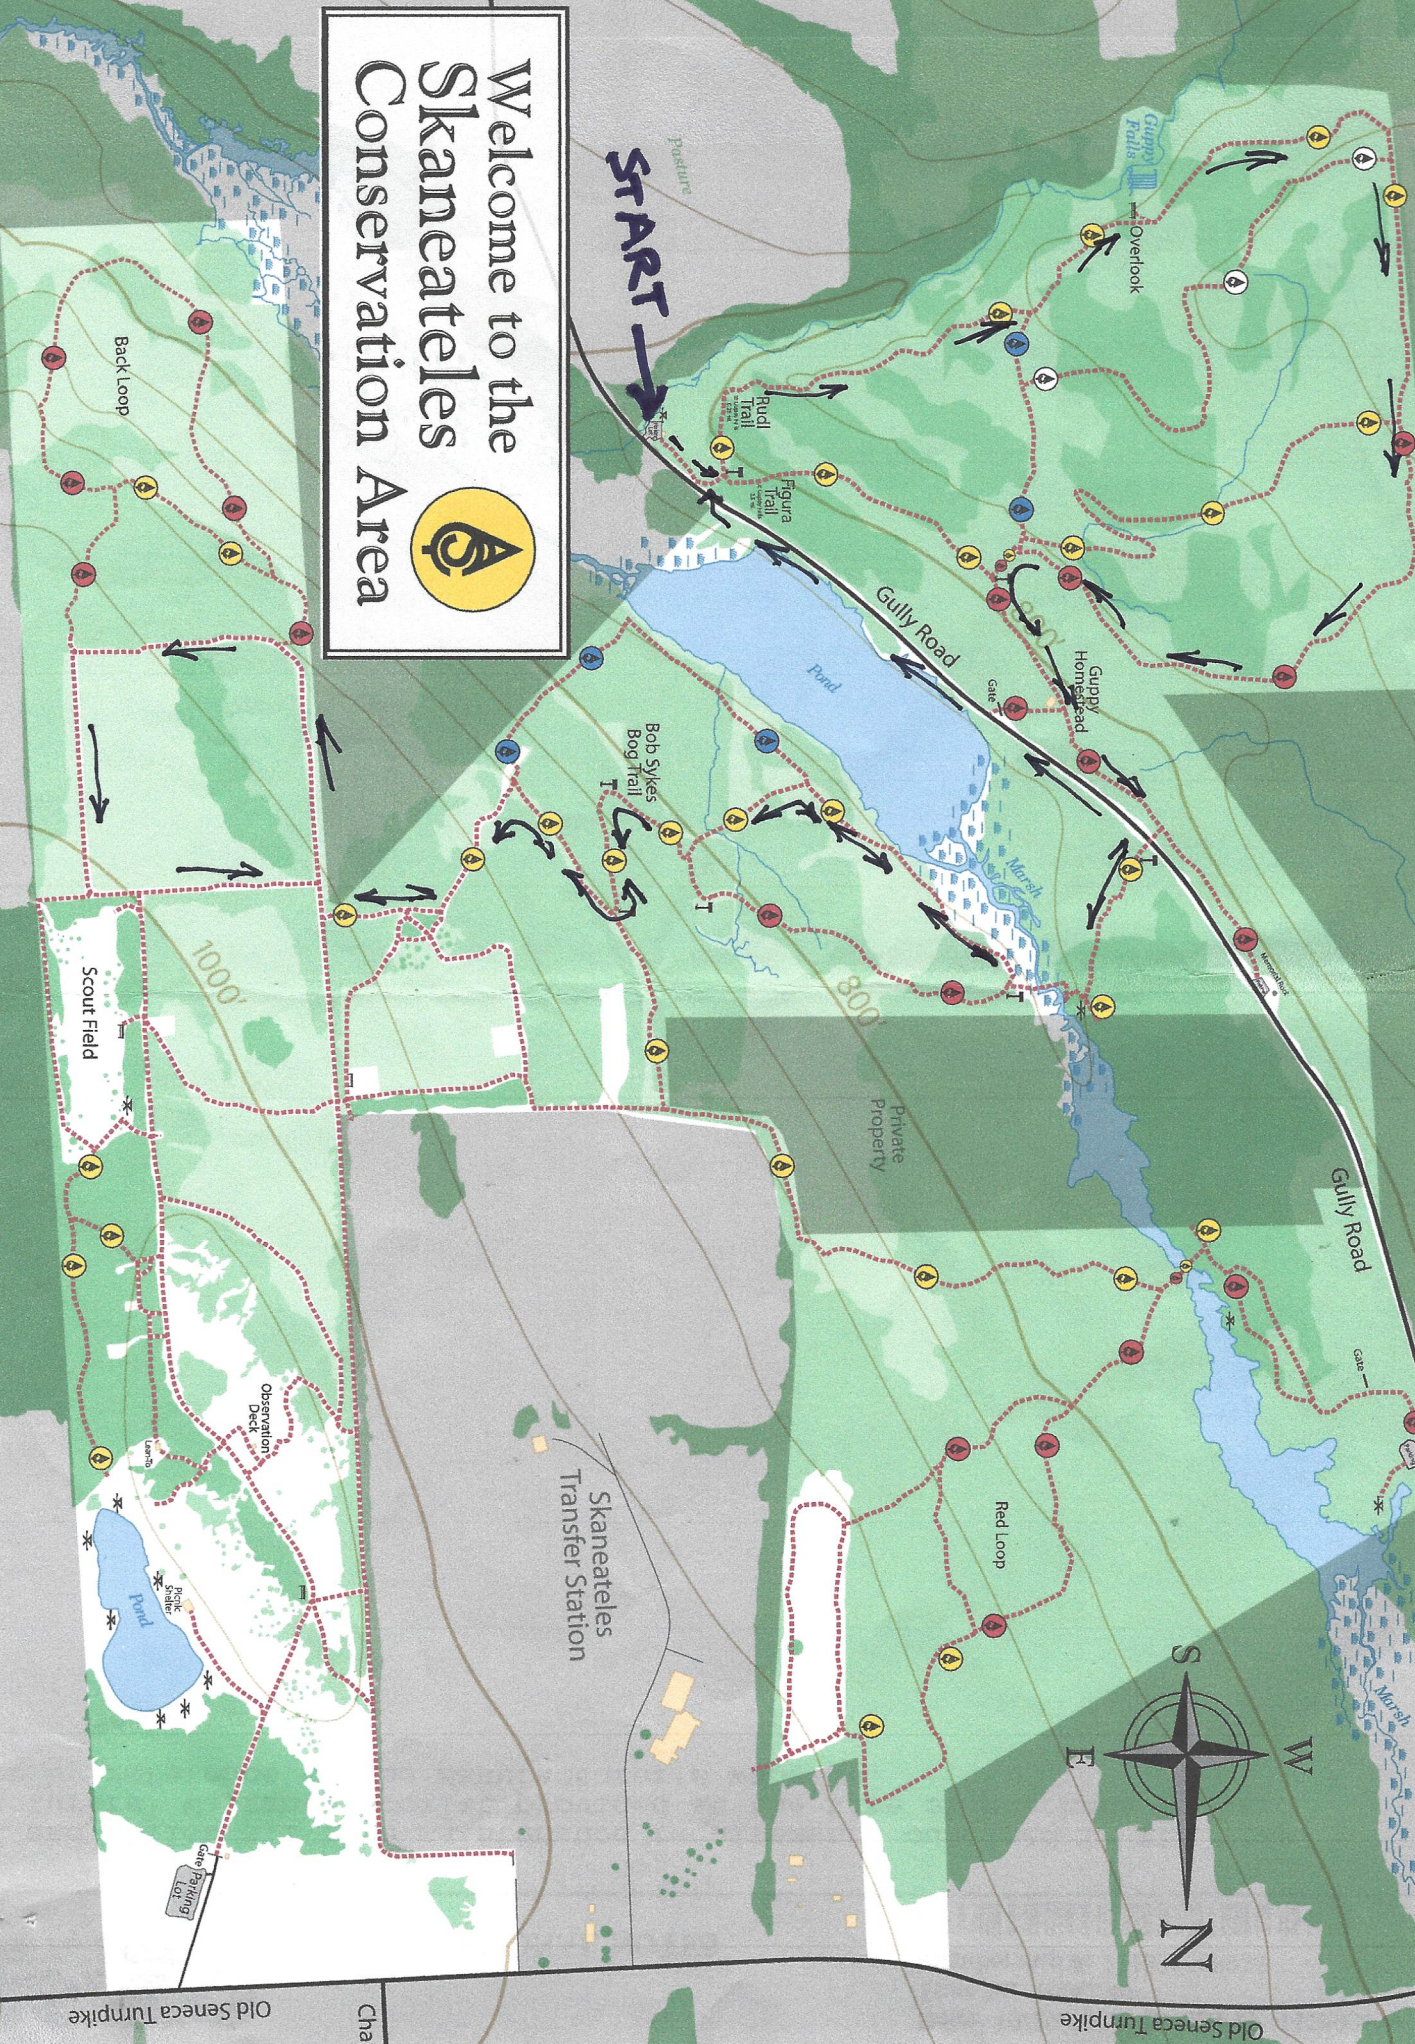

Welcome to the Skaneateles Conservation Area

START →

SCALE

1 Mile

0.75

0.5

0.25

Old Seneca Turnpike

Chap

Old Seneca Turnpike